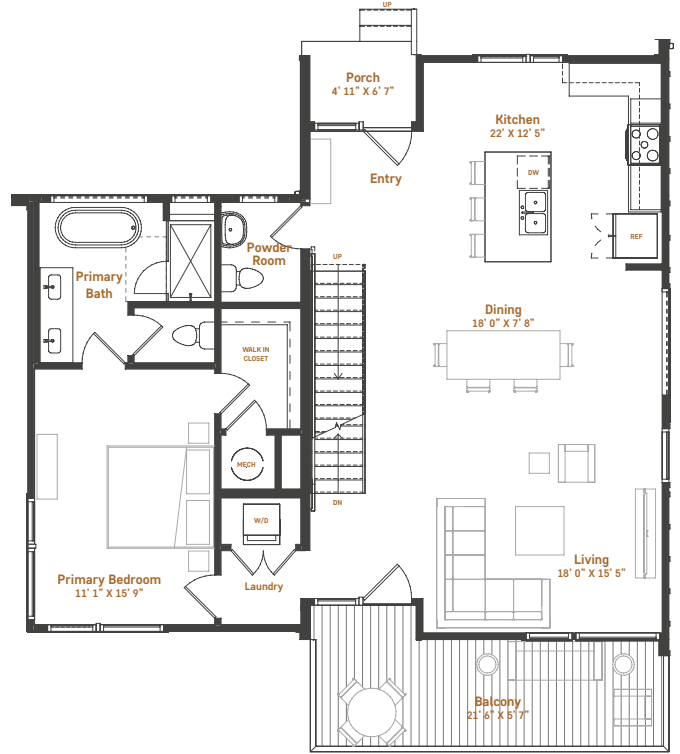

First Floor