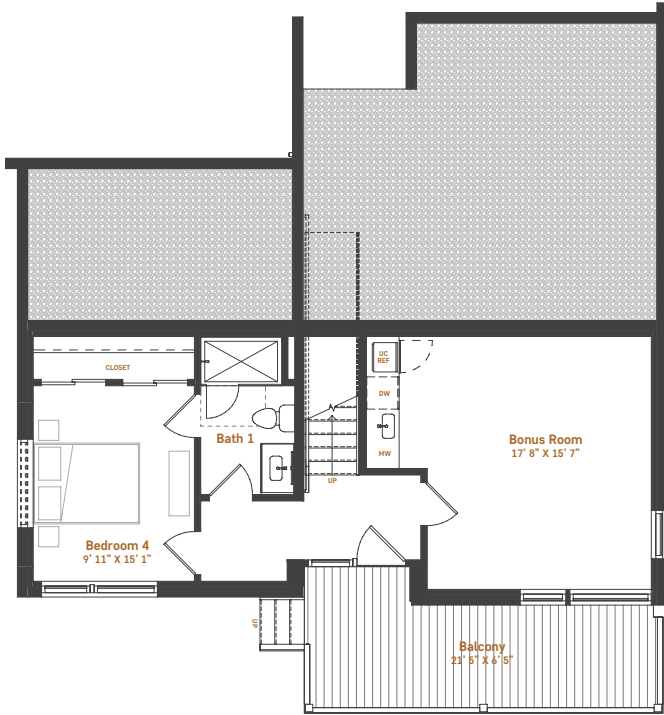

meadowlark

19 • 27

cottage type	bedroom(s)	bathroom(s)	garage	heated/cooled square footage
C2	4	3.5	n/a	2,451

HIGH VIEW
PHASE 3
COTTAGES

Ground Floor