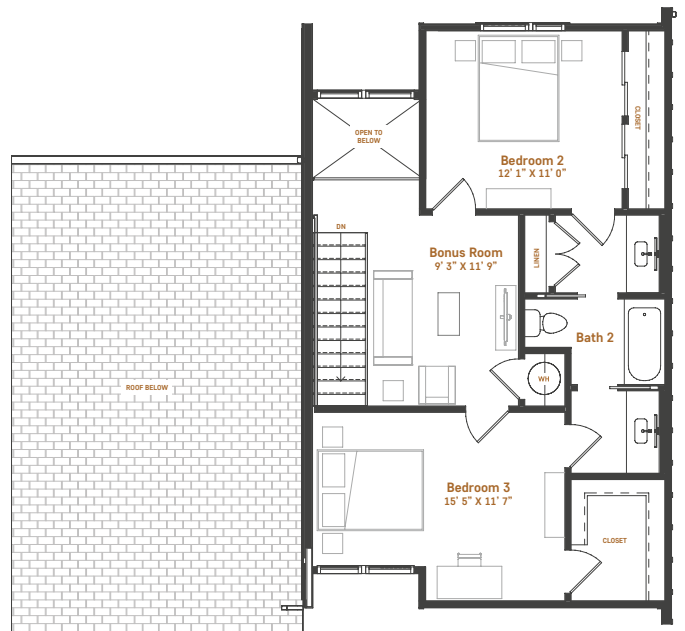

Second Floor