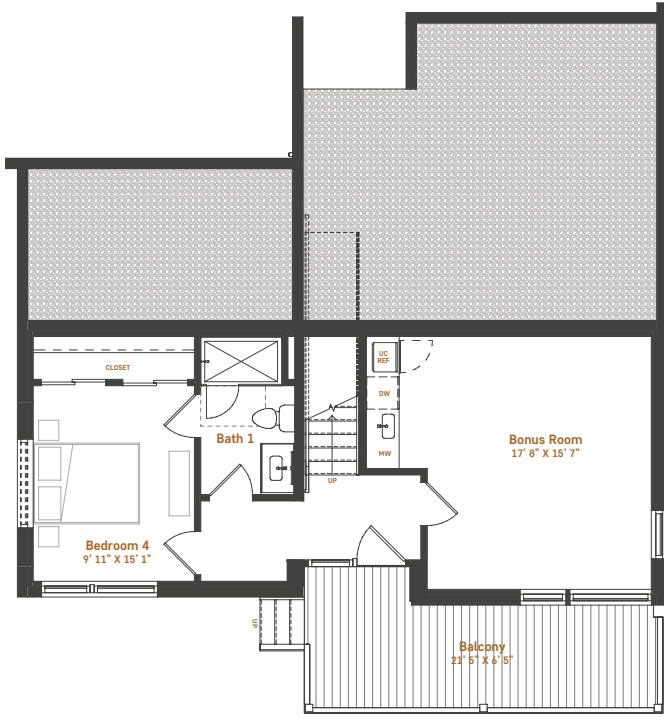

meadowlark

19 • 27

cottage type	bedroom(s)	bathroom(s)	garage	heated/cooled square footage
C2	4	3.5	n/a	2,451

HIGH VIEW

PHASE 3
COTTAGES

Ground Floor