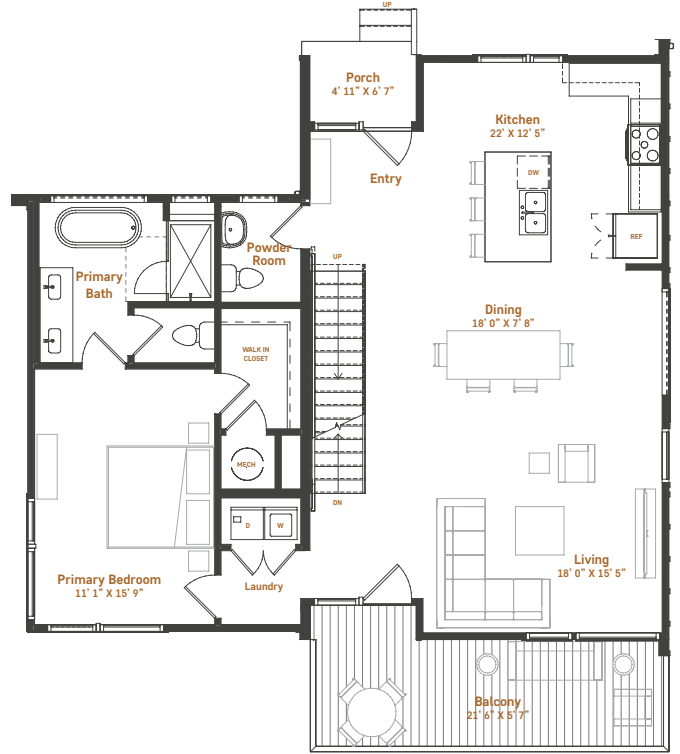

First Floor