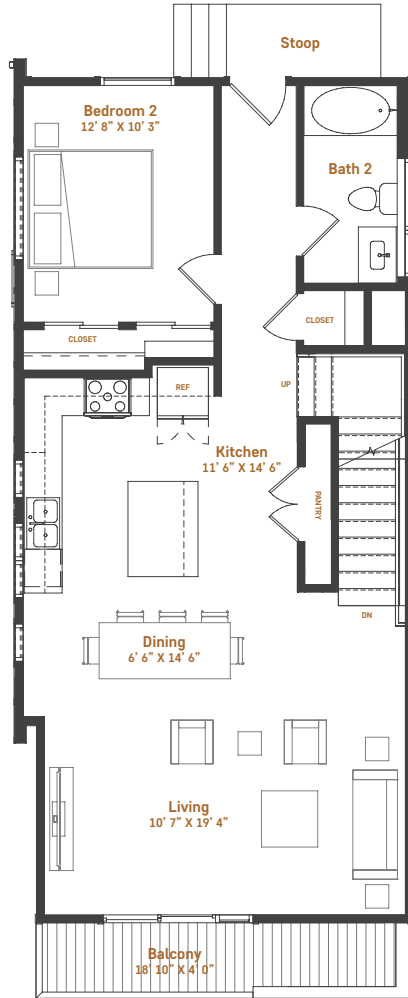

kingbird

2 • 3 • 4 • 14

cottage type	bedroom(s)	bathroom(s)	garage	heated/cooled square footage
A	3	3	2	1,998

HIGH VIEW

PHASE 3
COTTAGES

Ground Floor with Garage