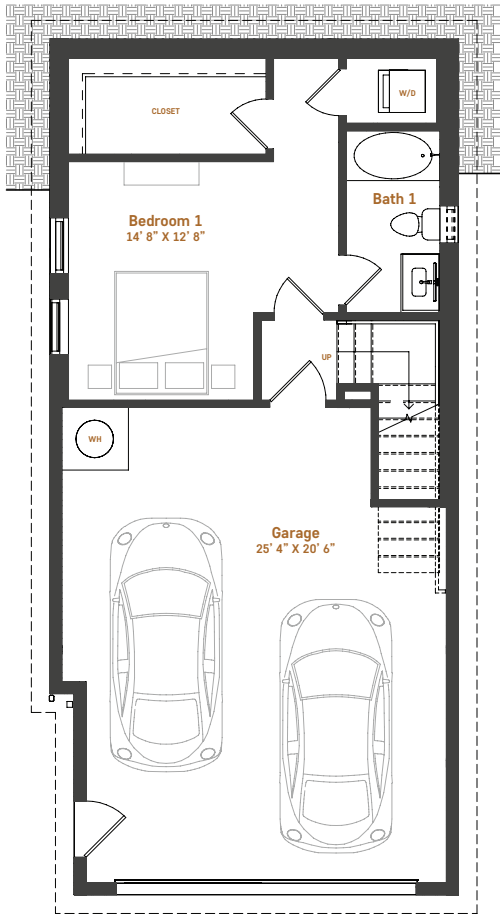

kingbird

2 • 3 • 4 • 14

cottage type	bedroom(s)	bathroom(s)	garage	heated/cooled square footage
A	3	3	2	1,998

HIGH VIEW

PHASE 3
COTTAGES

Ground Floor with Garage