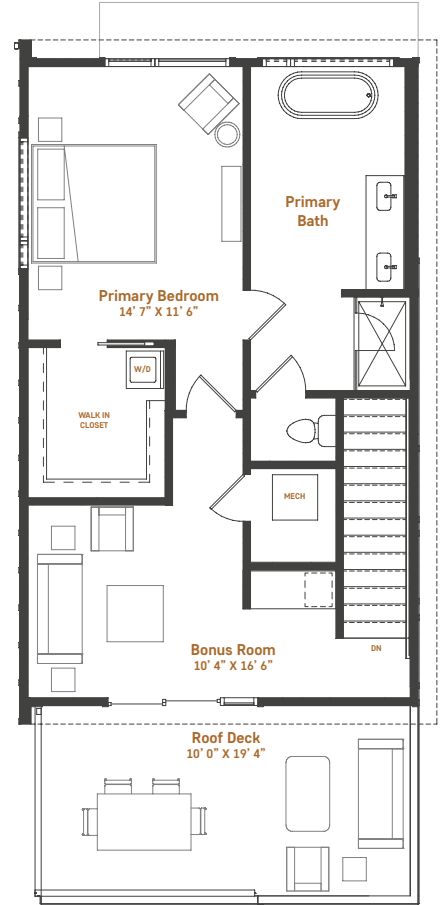

kingbird

2 • 3 • 4 • 14

cottage type	bedroom(s)	bathroom(s)	garage	heated/cooled square footage
A	3	3	2	1,998

HIGH VIEW

PHASE 3
COTTAGES

Ground Floor with Garage