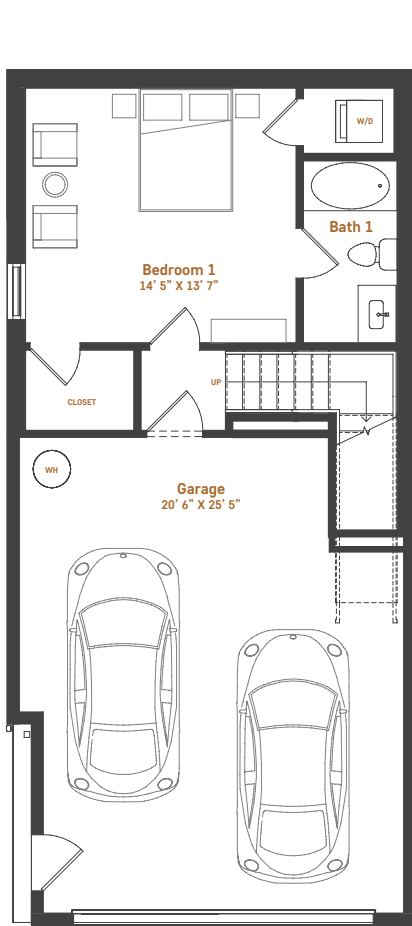

kingbird+

5 • 6 • 7 • 8
10 • 11 • 12 • 13

cottage type	bedroom(s)	bathroom(s)	garage	heated/cooled square footage
A2	3	3	2	2,082

HIGH VIEW
PHASE 3
COTTAGES

Ground Floor with Garage