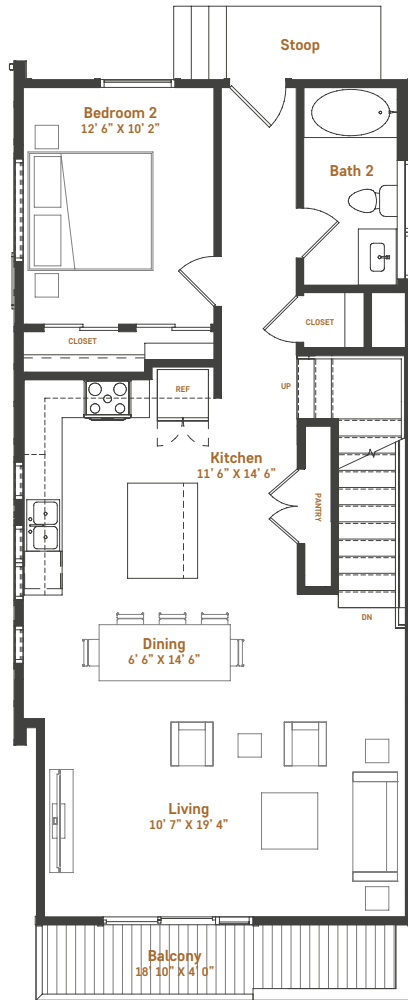

First Floor