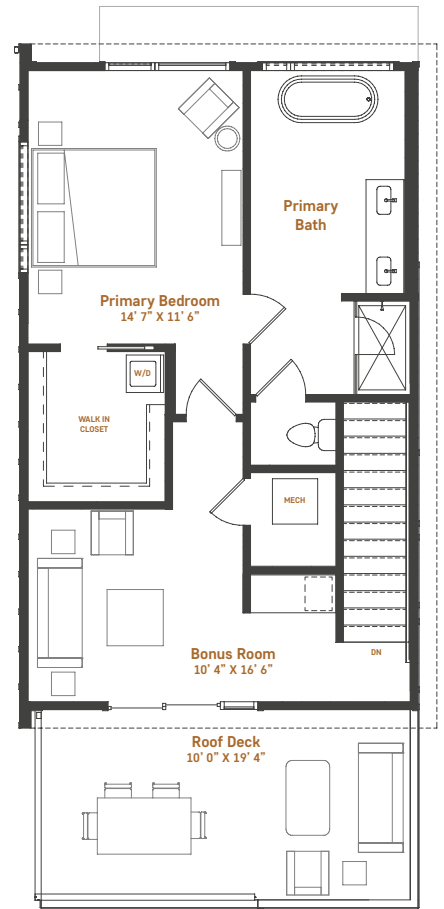

Second Floor