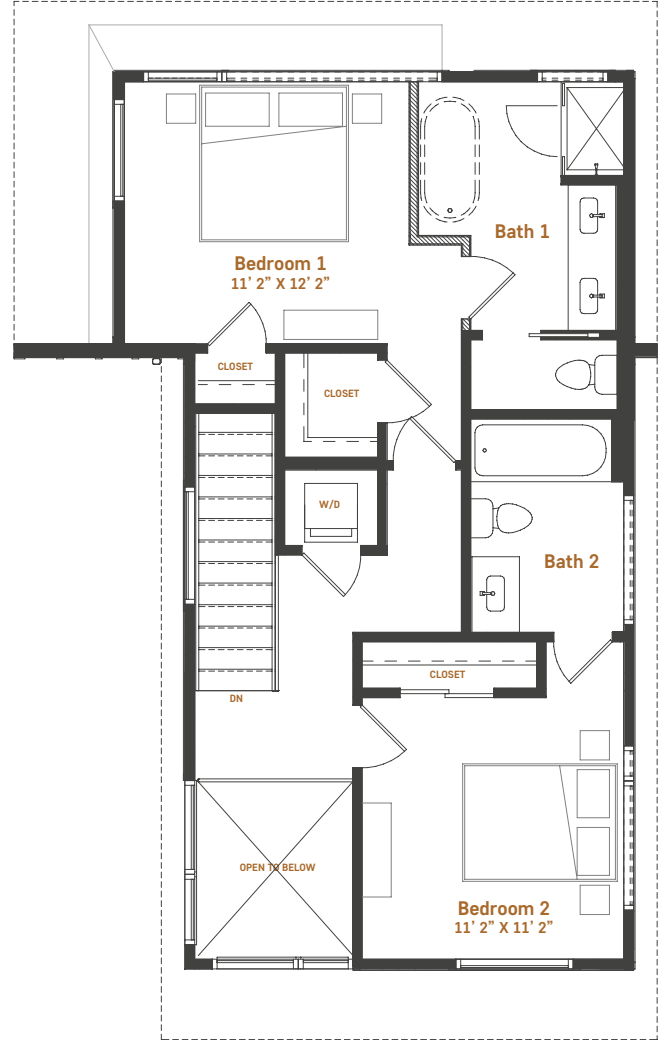

Second Floor