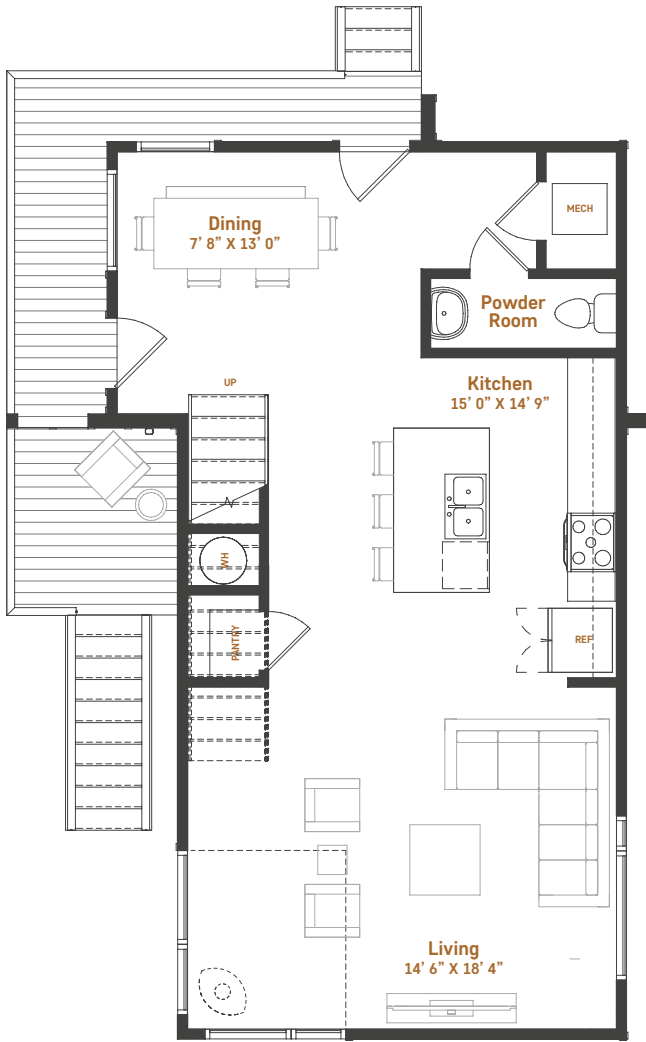

the mockingbird

58 • 60 • 65 • 66 • 67 • 69
70 • 71 • 72 • 73 • 74

cottage type	bedroom(s)	bathroom(s)	garage	heated/cooled square footage
D1	2	2.5	n/a	1,428

HIGH VIEW
COTTAGES