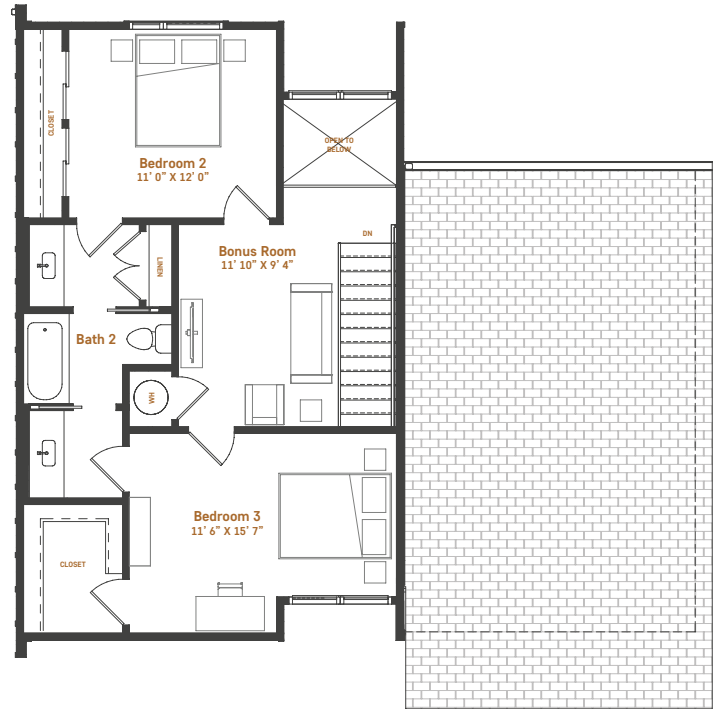

Second Floor