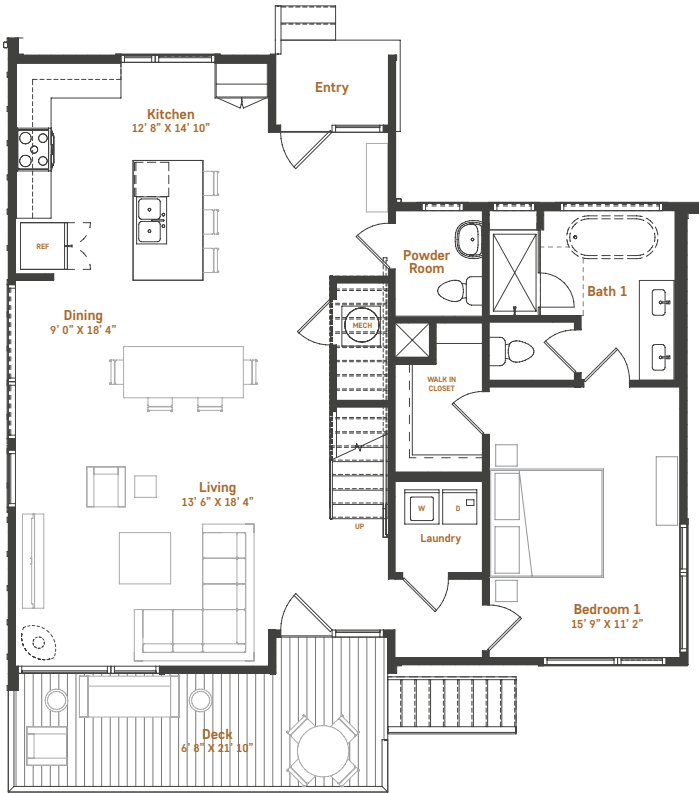

the meadowlark

19 • 27 • 59 • 61 • 62 • 68

cottage type	bedroom(s)	bathroom(s)	garage	heated/cooled square footage
C	3	2.5	n/a	1,926

HIGH VIEW
COTTAGES

First Floor