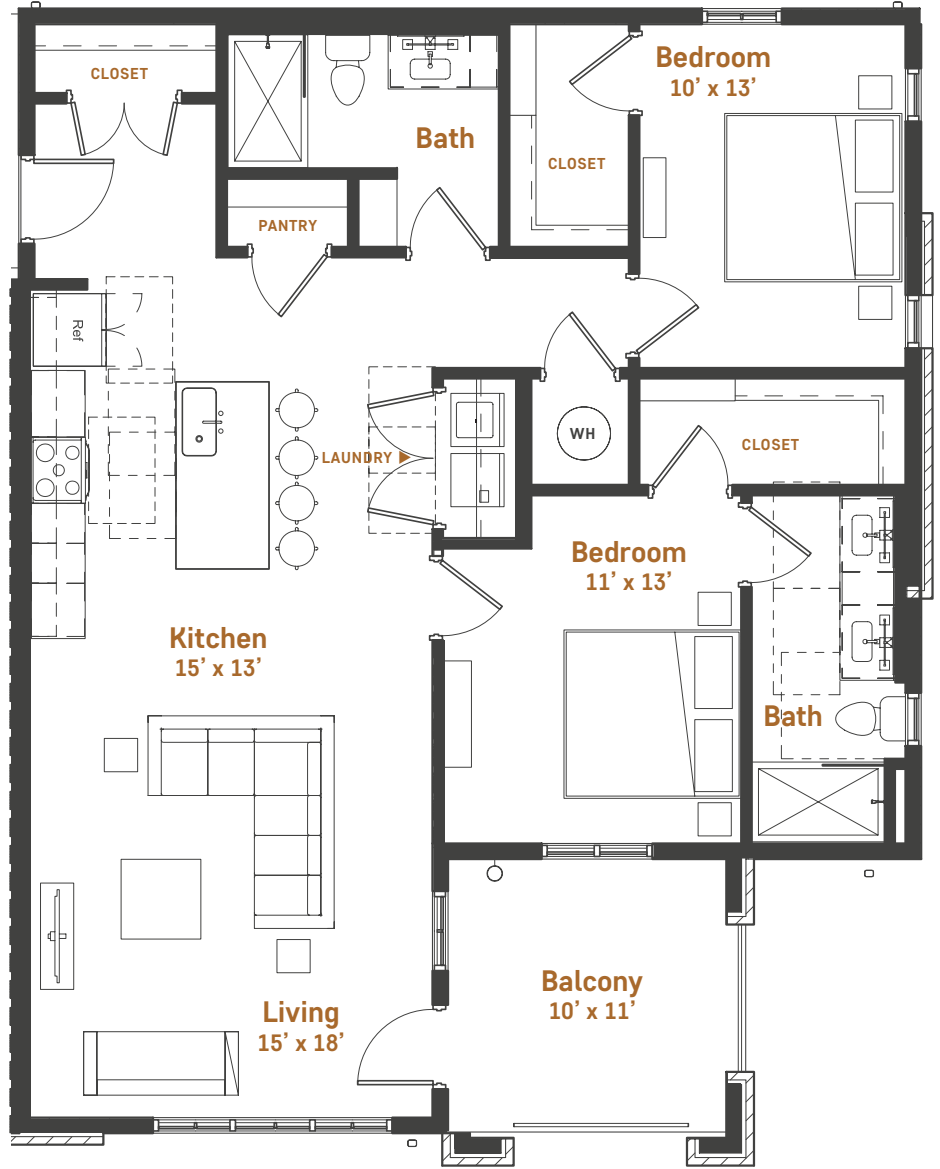

B FOUR

2101 • 2106 • 2201 • 2206
2301 • 2306 • 2401 • 2406

bedroom(s)
2

bathroom(s)
2

square footage
1240

HIGH VIEW
FLATS

building 2 level 1

building 2 level 2

building 2 level 3

building 2 level 4

MARKETED BY

615.383.6964