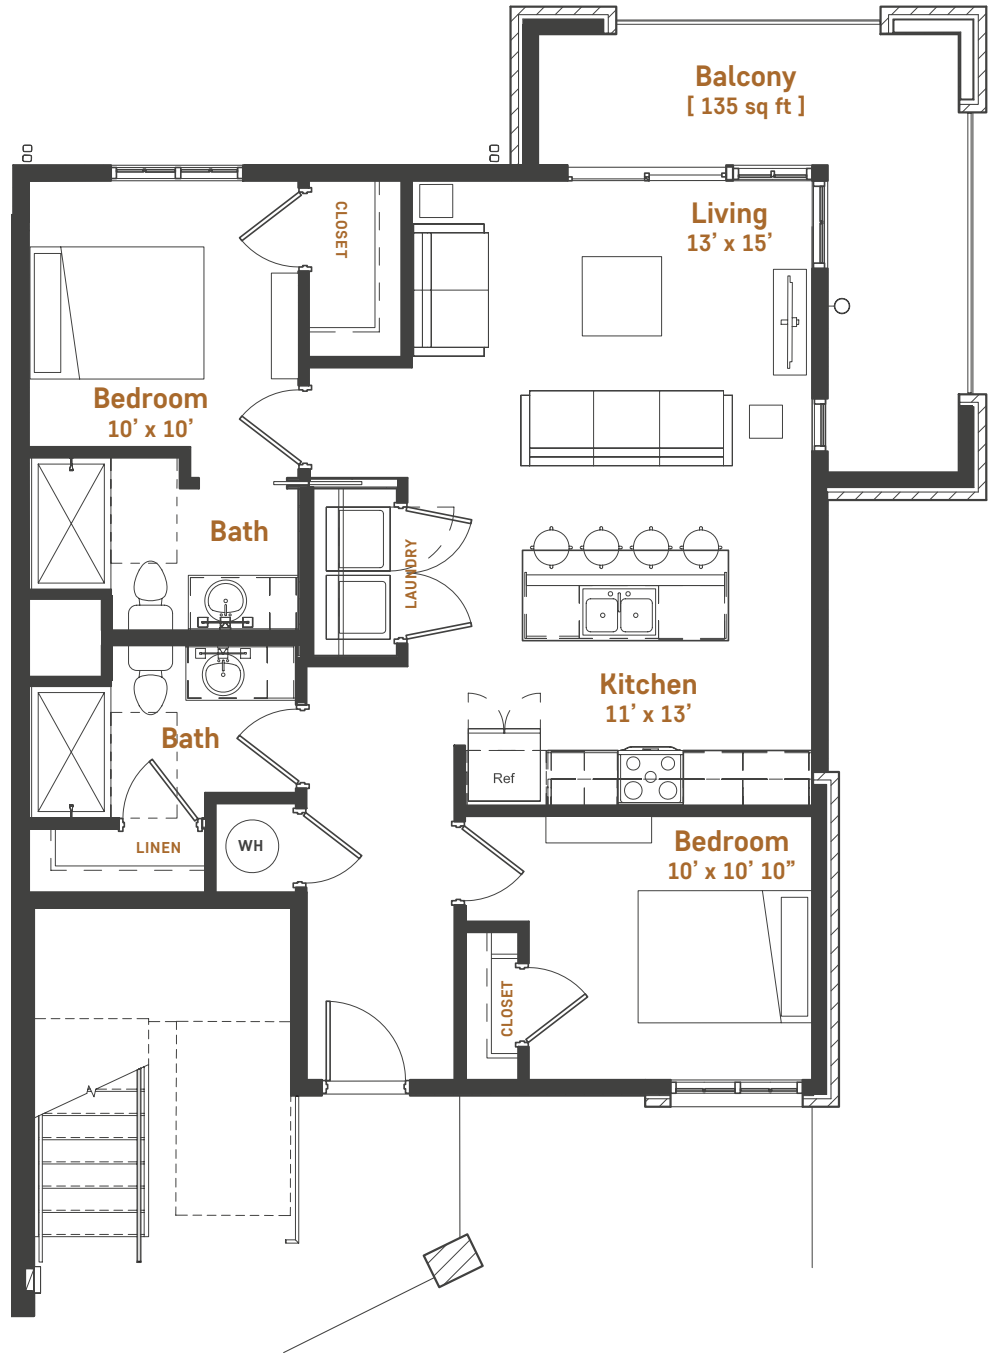

building 1 level 3