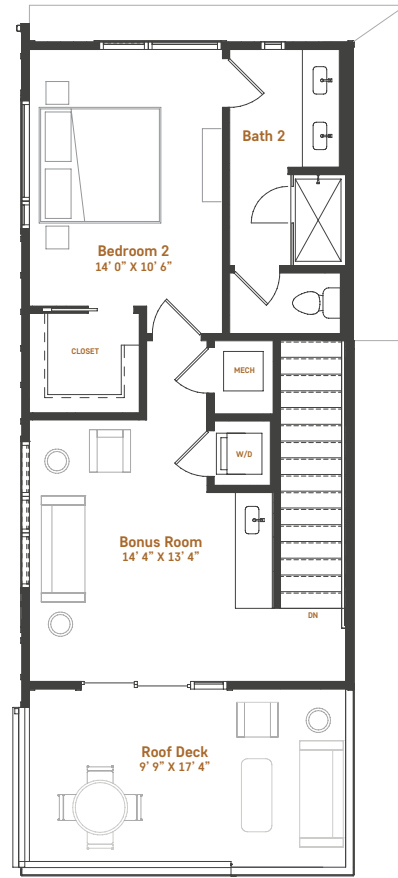

Second Floor