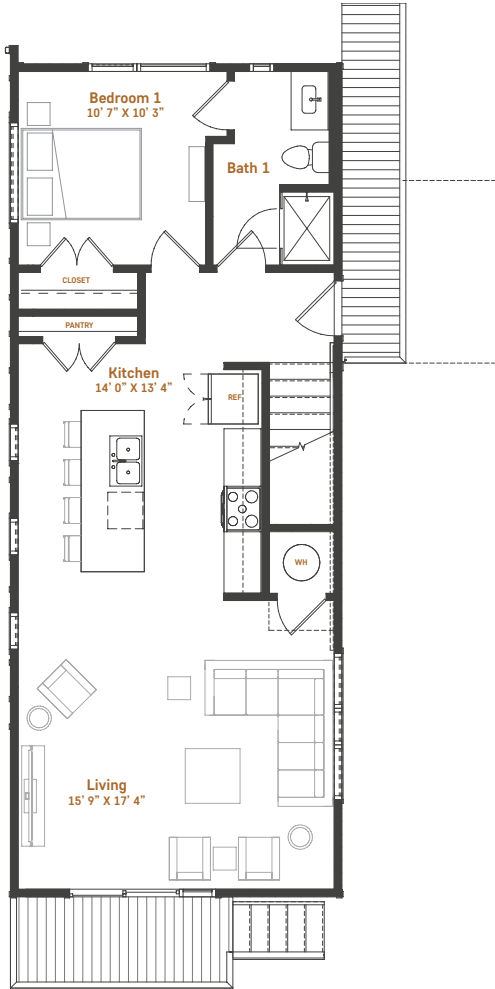

cottage type	bedroom(s)	bathroom(s)	garage	heated/cooled square footage
B2	2	2	n/a	1,412

HIGH VIEW
COTTAGES

First Floor