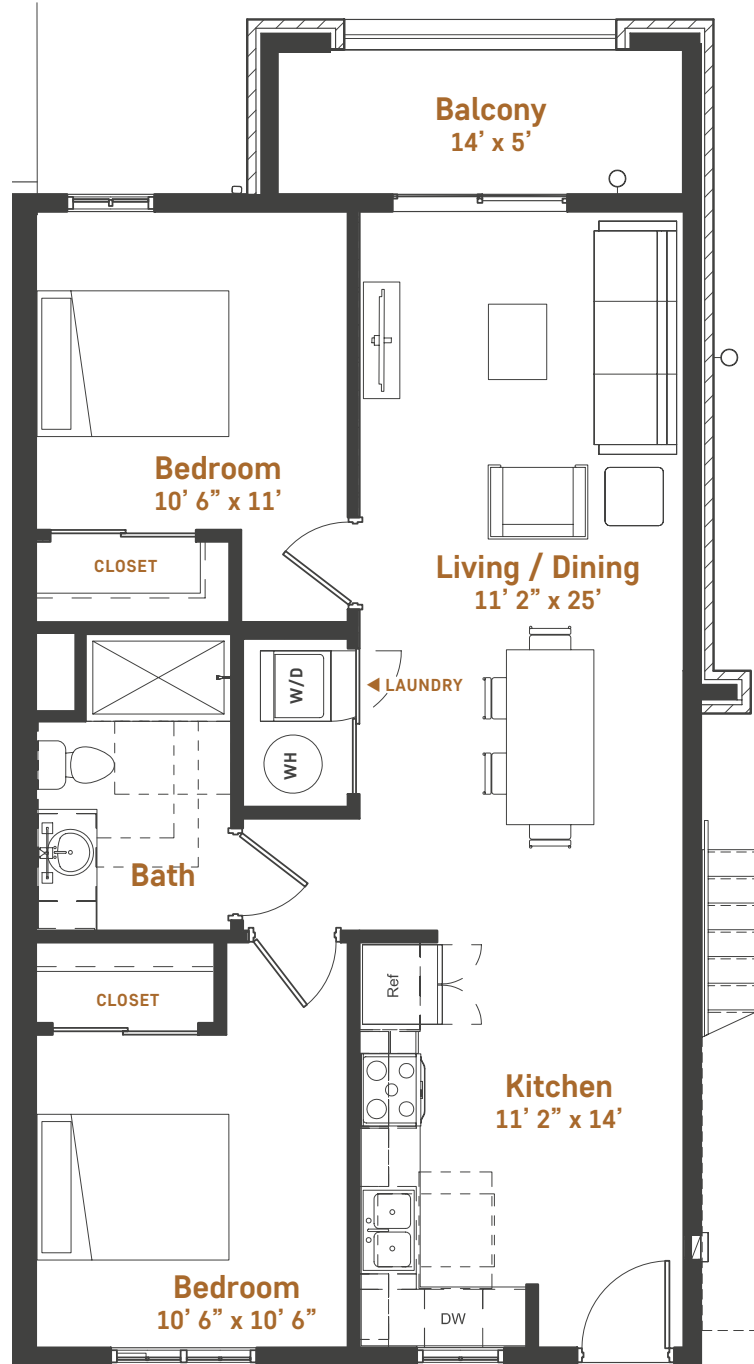

building 1 level 3