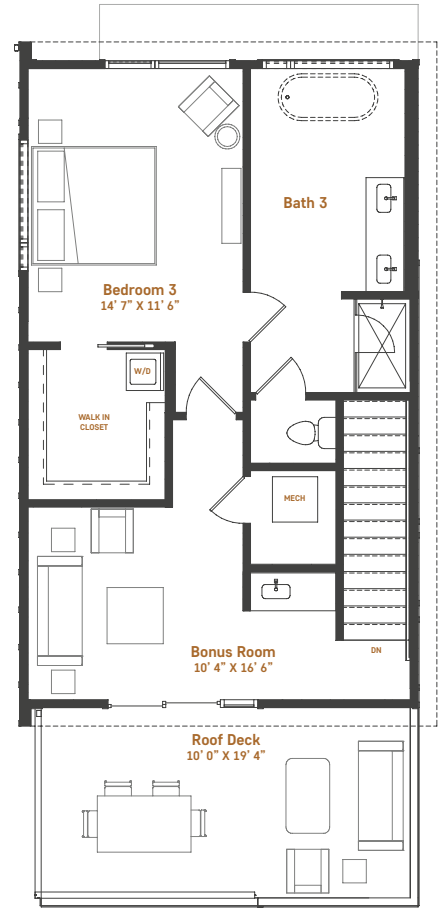

Second Floor