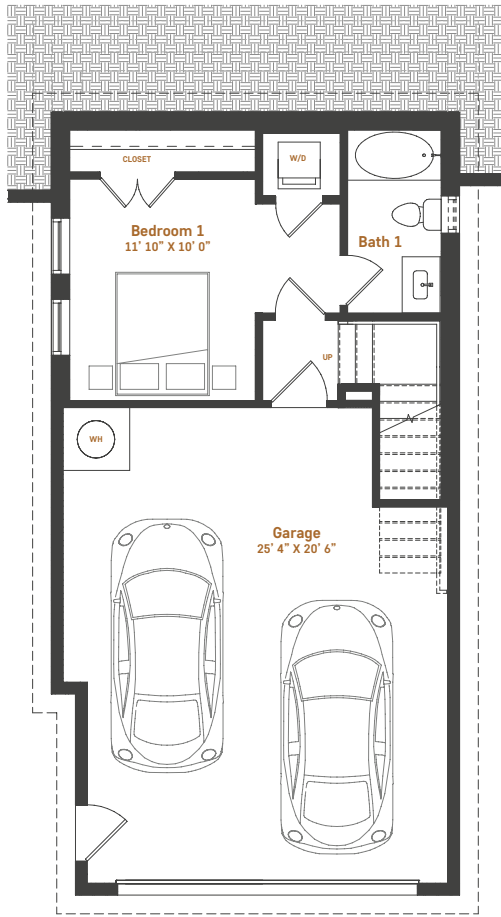

the kingbird

- 2 • 3 • 4 • 5 • 6 • 7
- 8 • 10 • 11 • 12 • 13 • 14
- 33 • 34 • 35 • 36 • 37 • 38
- 41 • 42 • 44 • 45 • 46 • 47
- 48 • 50 • 51 • 52 • 53

cottage type	bedroom(s)	bathroom(s)	garage	heated/cooled square footage
A	3	3	2	1,998

HIGH VIEW
COTTAGES

Garage