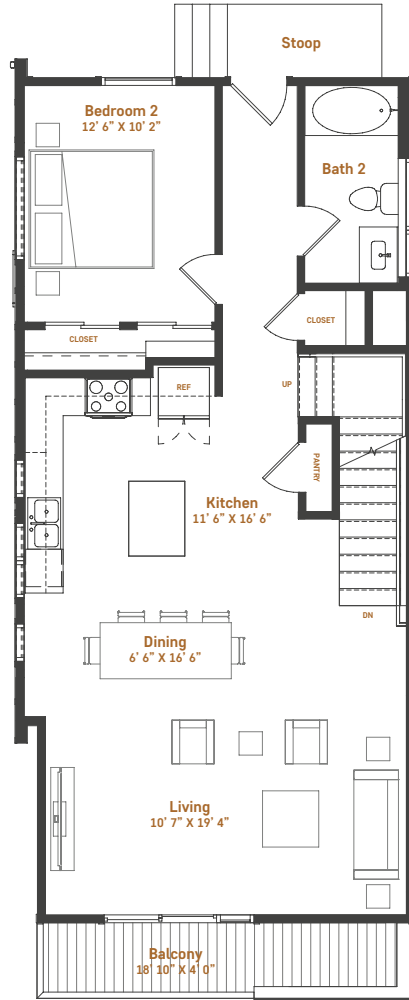

First Floor