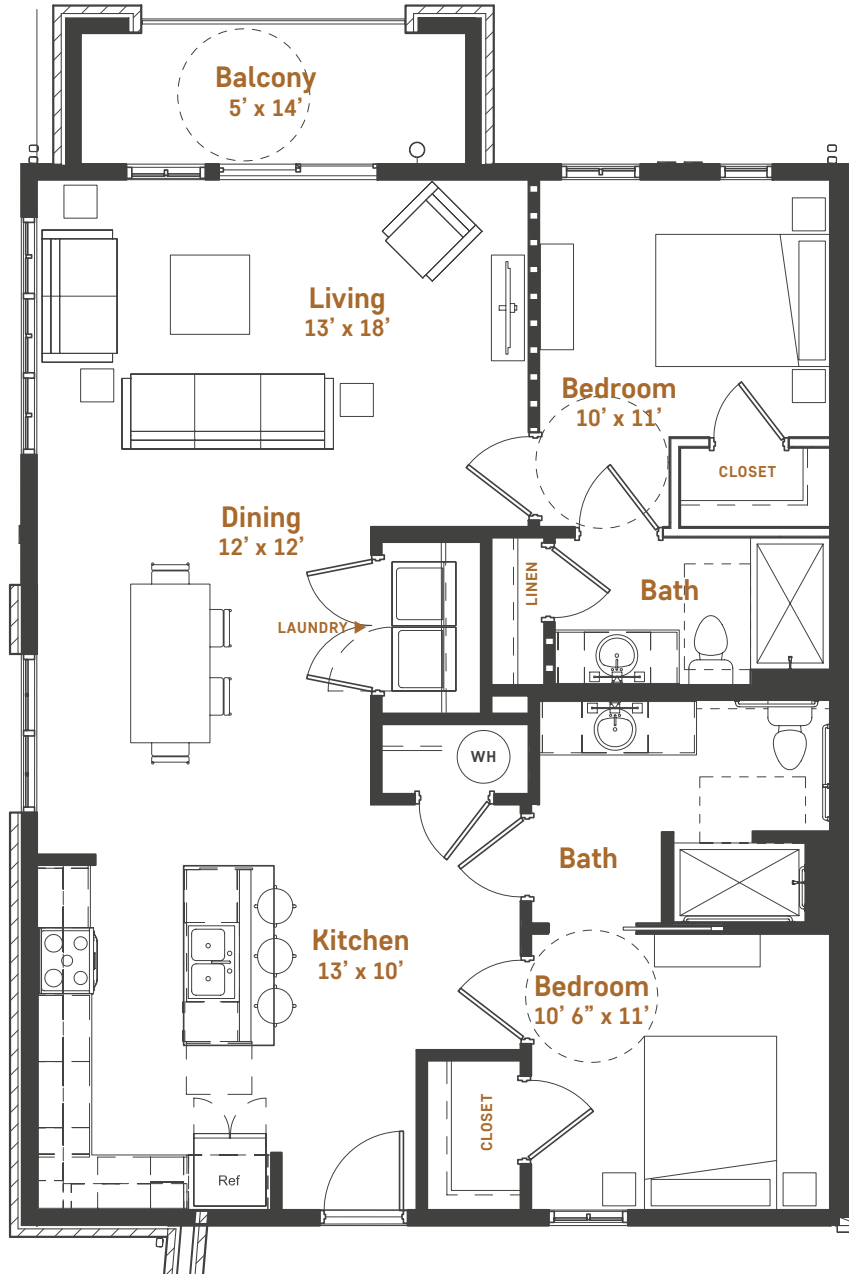

building 1 level 3