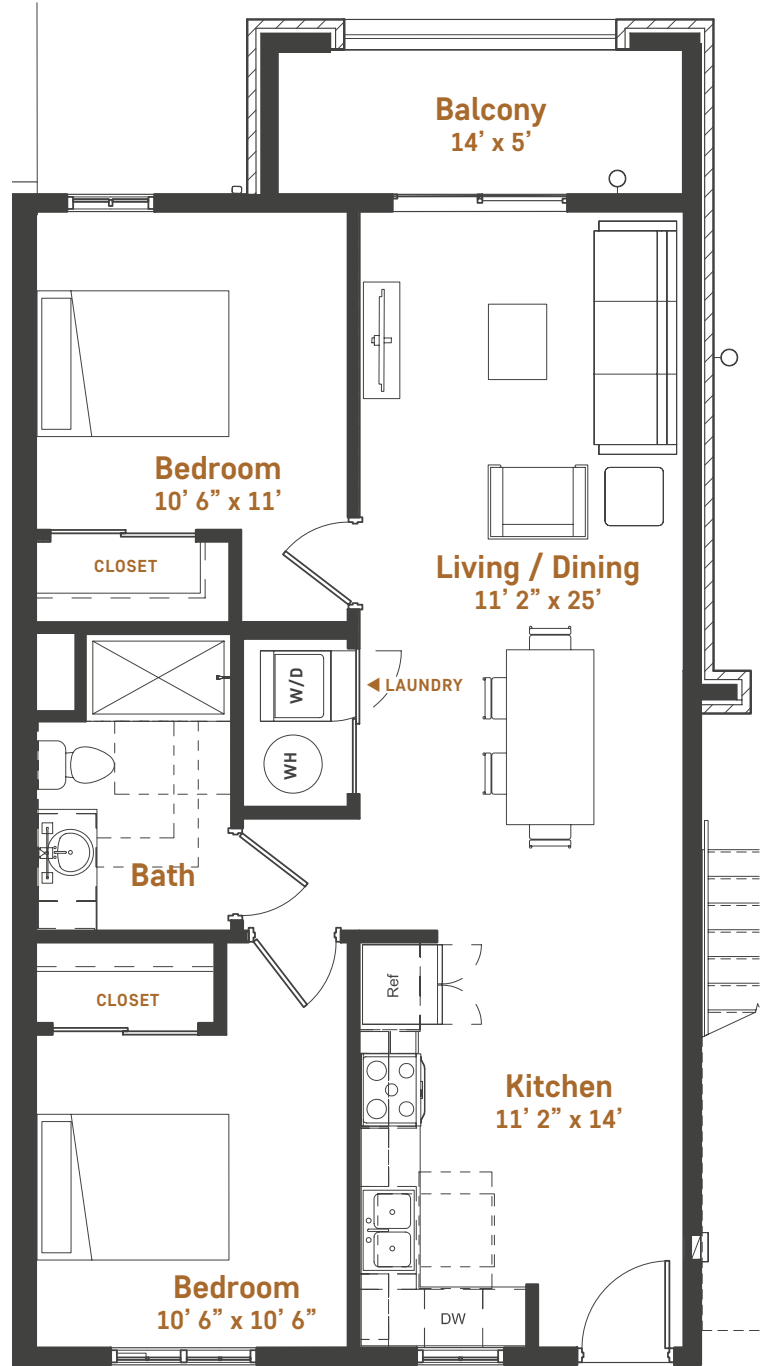

building 1 level 3