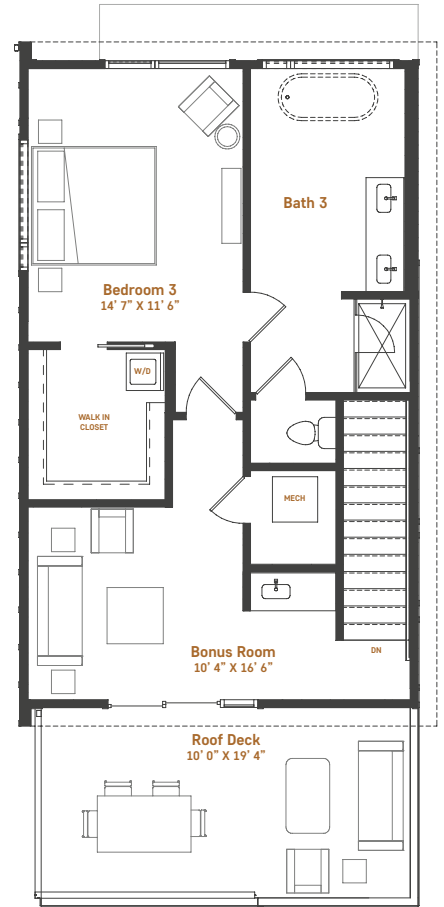

Second Floor