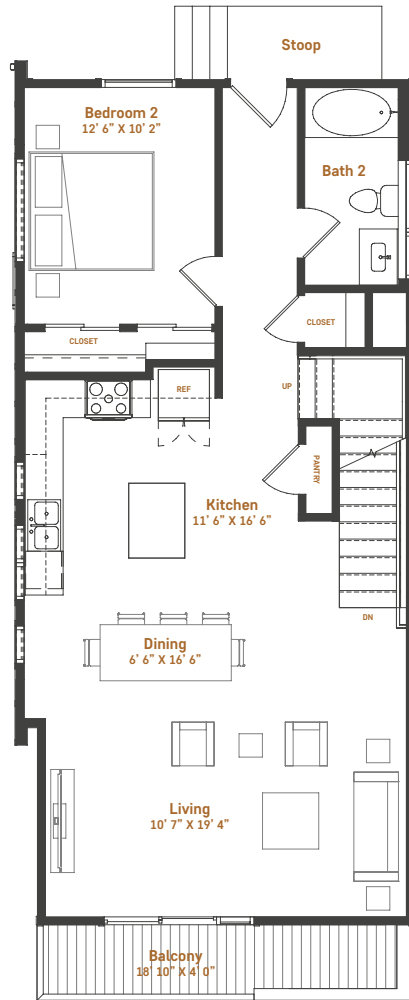

First Floor