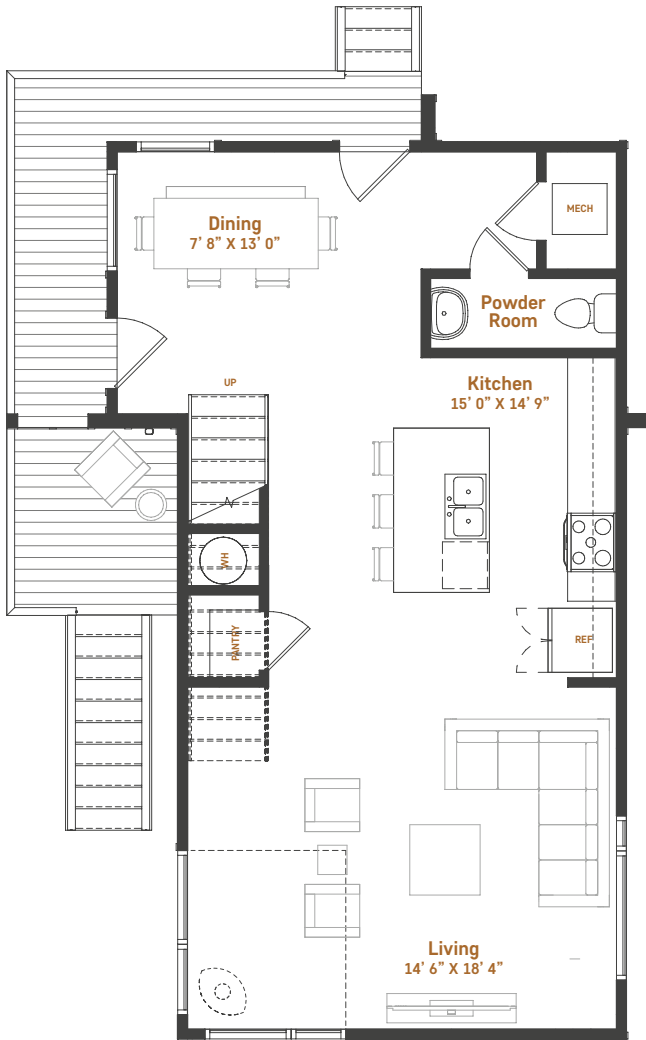

the mockingbird

58 • 60 • 65 • 66 • 67 • 69
70 • 71 • 72 • 73 • 74

cottage type	bedroom(s)	bathroom(s)	garage	heated/cooled square footage
D1	2	2.5	n/a	1,428

HIGH VIEW
COTTAGES