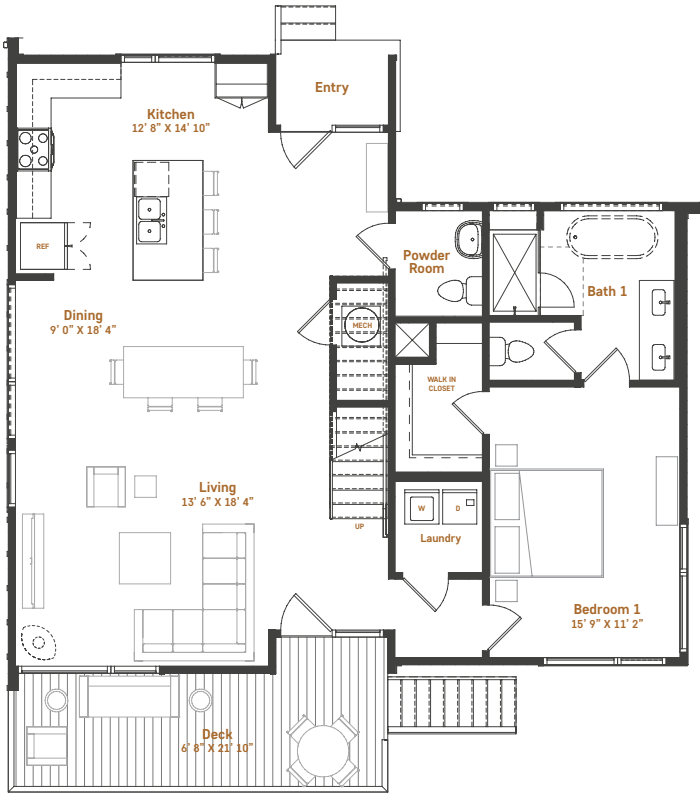

the meadowlark

19 • 27 • 59 • 61 • 62 • 68

cottage type	bedroom(s)	bathroom(s)	garage	heated/cooled square footage
C	3	3.5	n/a	1,926

HIGH VIEW
COTTAGES

First Floor