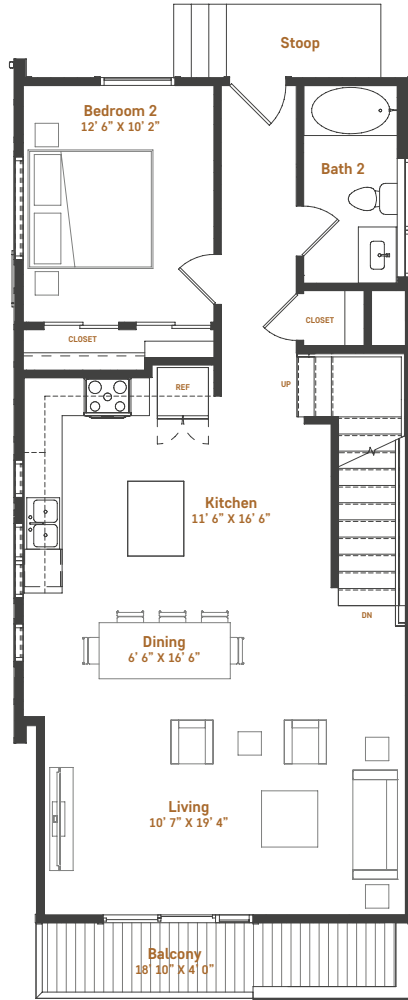

First Floor