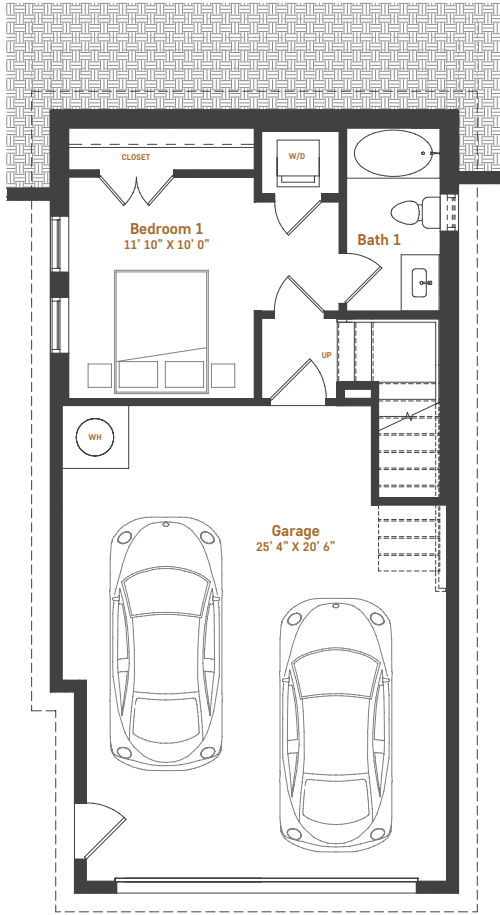

the kingbird

- 2 • 3 • 4 • 5 • 6 • 7
- 8 • 10 • 11 • 12 • 13 • 14
- 33 • 34 • 35 • 36 • 37 • 38
- 41 • 42 • 44 • 45 • 46 • 47
- 48 • 50 • 51 • 52 • 53

cottage type	bedroom(s)	bathroom(s)	garage	heated/cooled square footage
A	3	3	2	1,998

HIGH VIEW
COTTAGES

Garage