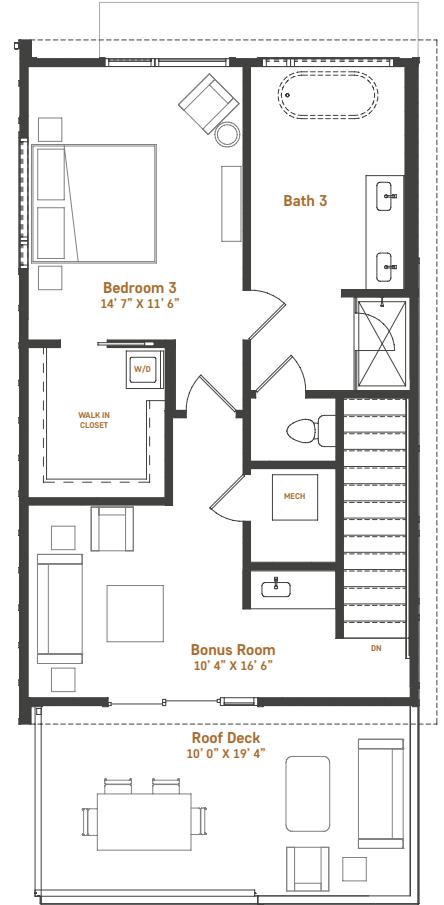

Second Floor