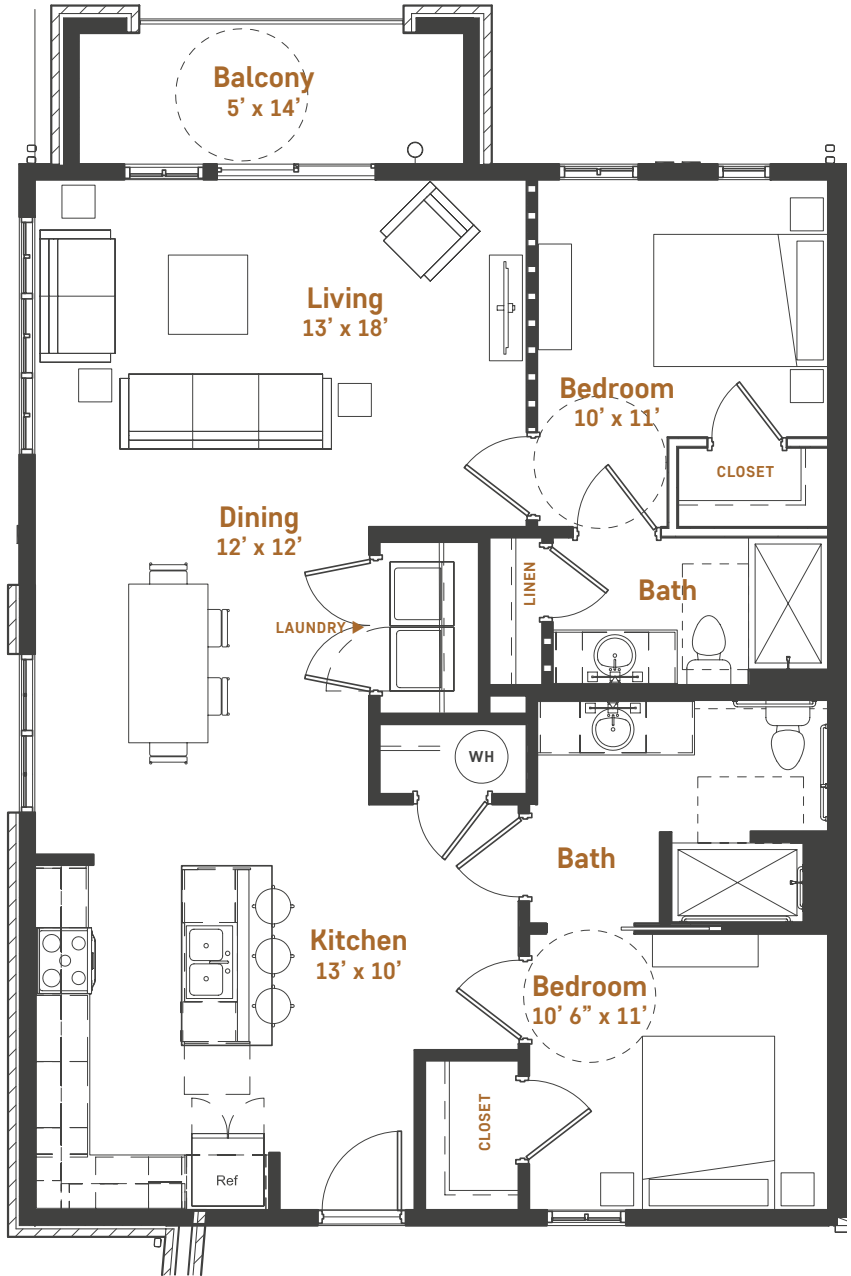

building 1 level 3