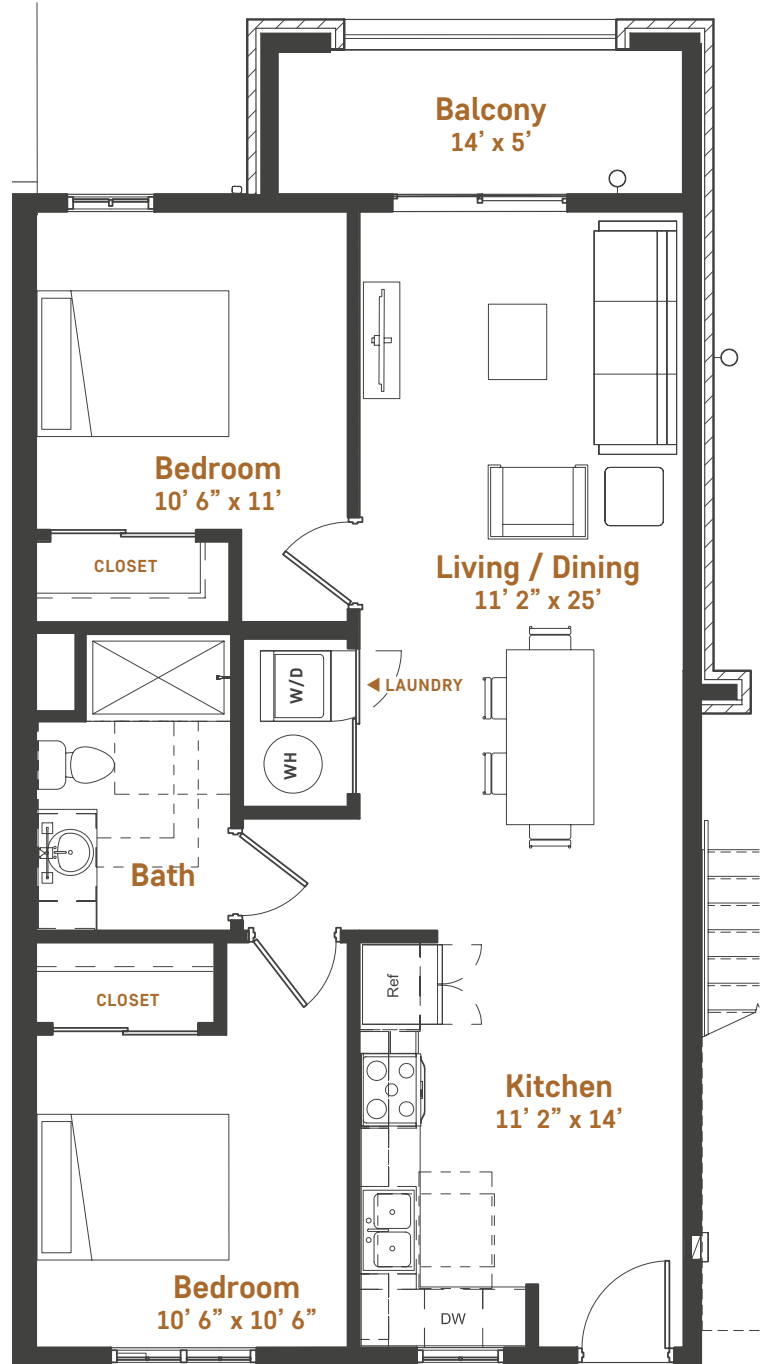

building 1 level 3